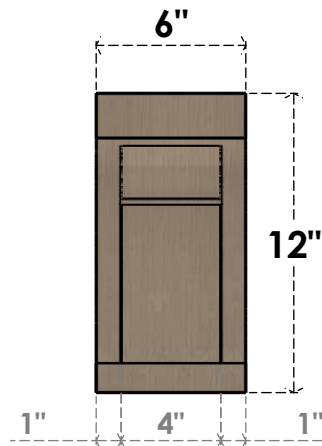

ITEM NUMBER: CORU06X06X12VIORCPR

6"W X 6"D X 12"H SERIES 2 WIDE VIOLA ROUGH CEDAR TIMBERTHANE FAUX WOOD CORBEL, PRIMED

SIDE PROFILE

FRONT PROFILE

ISOMETRIC

EKENA MILLWORK
2300 WEST MAIN ST.
CLARKSVILLE, TX 75426
TOLL FREE: 866-607-0453
WWW.EKENAMILLWORK.COM