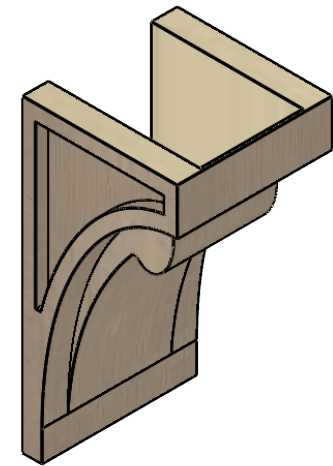

ITEM NUMBER: CORU06X06X12VIORCPR

6"W X 6"D X 12"H SERIES 2 WIDE VIOLA ROUGH CEDAR TIMBERTHANE FAUX WOOD CORBEL, PRIMED

SIDE PROFILE

FRONT PROFILE

ISOMETRIC

EKENA MILLWORK
2300 WEST MAIN ST.
CLARKSVILLE, TX 75426
TOLL FREE: 866-607-0453
WWW.EKENAMILLWORK.COM

NOTES

1. INSTALLATION TO BE COMPLETED IN ACCORDANCE WITH MANUFACTURER'S SPECIFICATIONS.
2. DRAWING MAY NOT BE TO SCALE
3. THIS DRAWING IS INTENDED FOR DESIGN AND PLANNING PURPOSES ONLY.
4. ALL INFORMATION CONTAINED HEREIN WAS CURRENT AT THE TIME OF DEVELOPMENT BUT MUST BE REVIEWED AND APPROVED BY THE PRODUCT MANUFACTURER TO BE CONSIDERED ACCURATE.
5. TIMBERTHANE ARCHITECTURAL PRODUCTS ARE MADE FROM HIGH DENSITY URETHANE AND COME FACTORY PRIMED