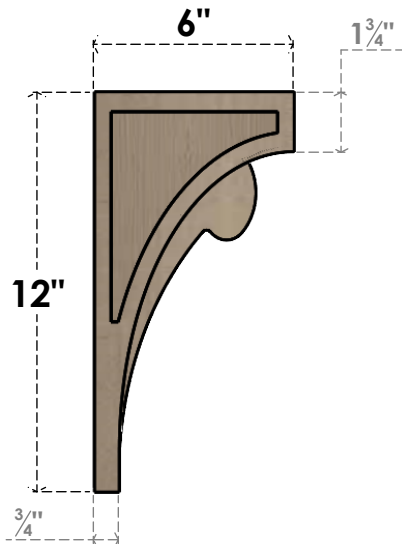

ITEM NUMBER: CORU06X06X12VIORCPR

6"W X 6"D X 12"H SERIES 2 WIDE VIOLA ROUGH CEDAR TIMBERTHANE FAUX WOOD CORBEL, PRIMED

SIDE PROFILE

FRONT PROFILE

ISOMETRIC

EKENA MILLWORK
2300 WEST MAIN ST.
CLARKSVILLE, TX 75426
TOLL FREE: 866-607-0453
WWW.EKENAMILLWORK.COM

NOTES

1. INSTALLATION TO BE COMPLETED IN ACCORDANCE WITH MANUFACTURER'S SPECIFICATIONS.
2. DRAWING MAY NOT BE TO SCALE
3. THIS DRAWING IS INTENDED FOR DESIGN AND PLANNING PURPOSES ONLY.
4. ALL INFORMATION CONTAINED HEREIN WAS CURRENT AT THE TIME OF DEVELOPMENT BUT MUST BE REVIEWED AND APPROVED BY THE PRODUCT MANUFACTURER TO BE CONSIDERED ACCURATE.
5. TIMBERTHANE ARCHITECTURAL PRODUCTS ARE MADE FROM HIGH DENSITY URETHANE AND COME FACTORY PRIMED